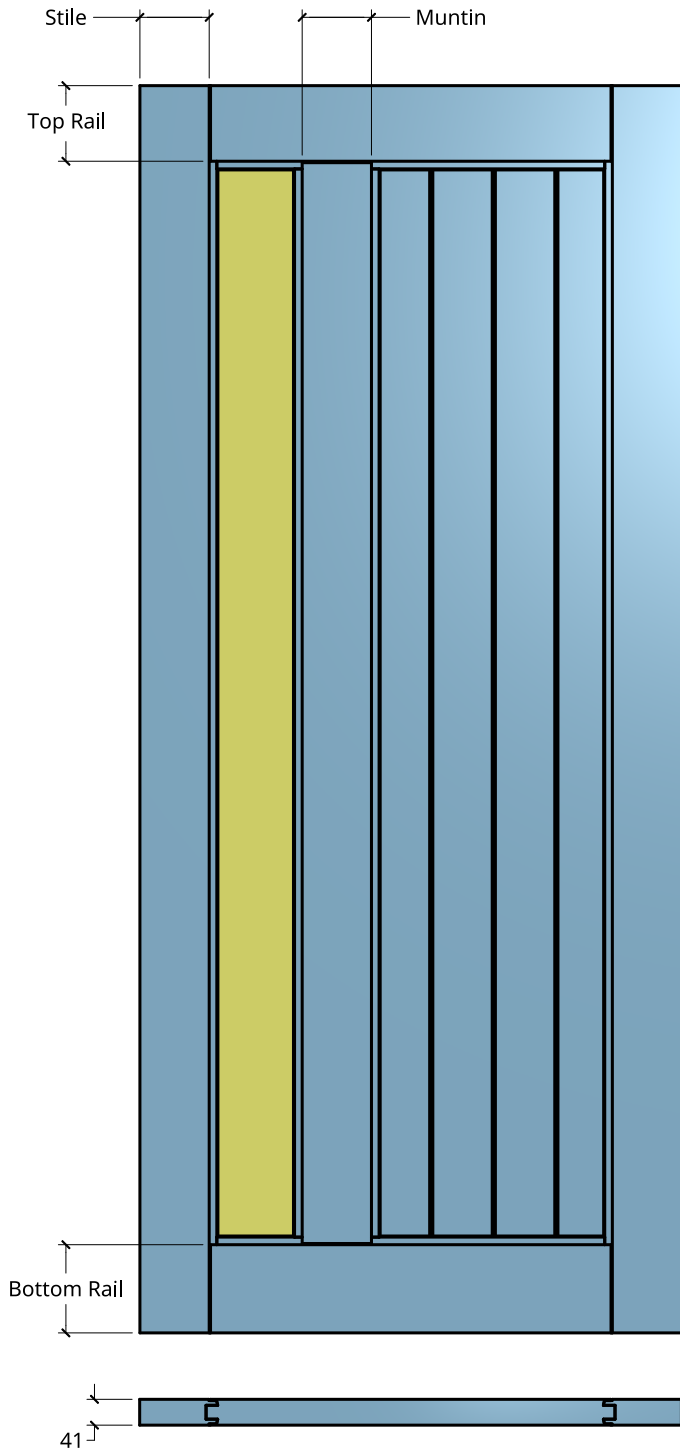

NEW ZEALAND | 0800 10 10 28
 sales@parkwooddoors.co.nz
 parkwooddoors.co.nz

AUSTRALIA | 1800 681 586
 sales@parkwooddoors.com.au
 parkwooddoors.com.au

Standard Component Sizes		
	Face	Customizable
Stile Width	110	no
Top Rail Width	120	to 140
Bottom Rail Width	140	to 120
Muntin	110	to 140

Door made for Double Glazing (18mm) only

Glass height changes with Door height.

Visible Glass width below 1110mm Door width = 120
 Visible Glass width above 1110mm Door width = 170

Product Description:			
THERMTEK 11T			
Product Code:	TH11T	Date:	23/08/2021
Material:	ALUMINIUM	Units:	MILLIMETER