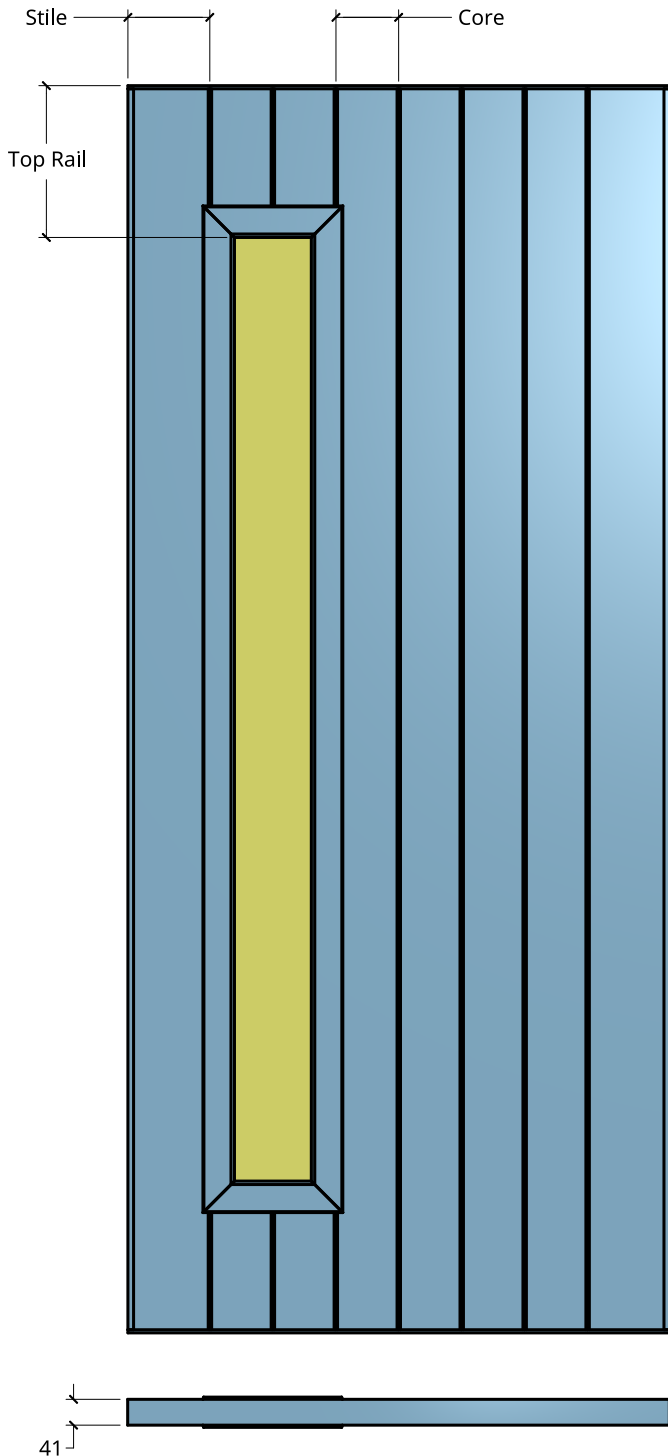

**NEW ZEALAND** | 0800 10 10 28  
 sales@parkwooddoors.co.nz  
 parkwooddoors.co.nz

**AUSTRALIA** | 1800 681 586  
 sales@parkwooddoors.com.au  
 parkwooddoors.com.au

<b>Standard Component Sizes</b>		
	<b>Face</b>	<b>Customizable</b>
<b>Stile Width</b>	Varies	no
<b>Core Width</b>	Varies	no
<b>Top Rail Width</b>	Varies	no

Stile Width varies depending on Door Width  
 - 105, 116, 130, 143, variable

Core Width varies depending on Door Width  
 - 100, 102.5

Door made for Double Glazing (18mm) only

Visible glass below 2200 = 1498mm x 122mm  
 Visible glass above 2200 = 1698mm x 122mm

Product Description:			
<b>STRATA TGV VP10</b>			
Product Code:	STTGVP10	Date:	23/08/2021
Material:	ALUMINIUM	Units:	MILLIMETER