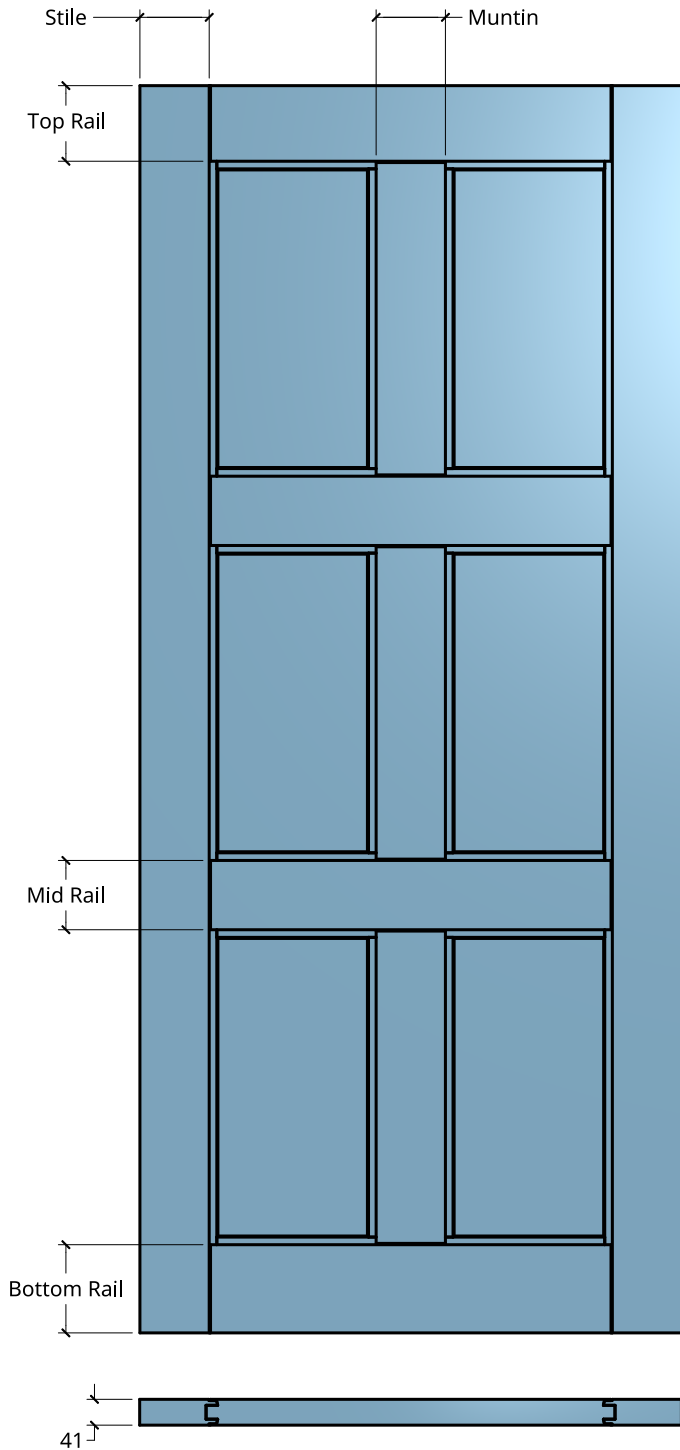

NEW ZEALAND | 0800 10 10 28
 sales@parkwooddoors.co.nz
 parkwooddoors.co.nz

AUSTRALIA | 1800 681 586
 sales@parkwooddoors.com.au
 parkwooddoors.com.au

Standard Component Sizes		
	Face	Customizable
Stile Width	110	no
Top Rail Width	120	to 140
Mid Rail Width	110	to 140
Bottom Rail Width	140	to 120
Muntin Width	110	to 140

Product Description:			
STRATA DG 6P			
Product Code:	SD6P	Date:	23/08/2021
Material:	ALUMINIUM	Units:	MILLIMETER