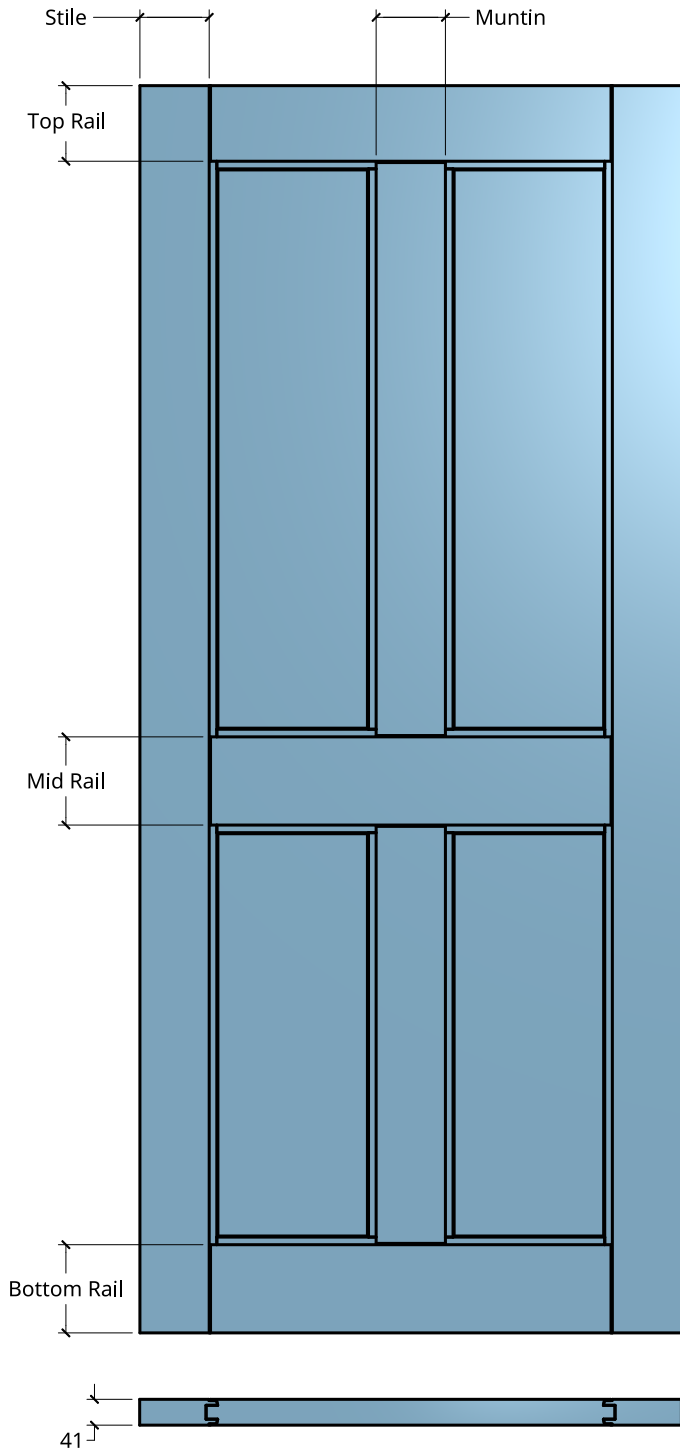

**NEW ZEALAND** | 0800 10 10 28  
 sales@parkwooddoors.co.nz  
 parkwooddoors.co.nz

**AUSTRALIA** | 1800 681 586  
 sales@parkwooddoors.com.au  
 parkwooddoors.com.au

<b>Standard Component Sizes</b>		
	<b>Face</b>	<b>Customizable</b>
<b>Stile Width</b>	110	no
<b>Top Rail Width</b>	120	to 140
<b>Mid Rail Width</b>	140	to 110
<b>Bottom Rail Width</b>	140	to 120
<b>Muntin Width</b>	110	to 140
<b>Mid Rail Height (to Top)</b>	960	yes

Product Description:			
<b>STRATA DG 4P</b>			
Product Code:	SD4P	Date:	23/08/2021
Material:	ALUMINIUM	Units:	MILLIMETER