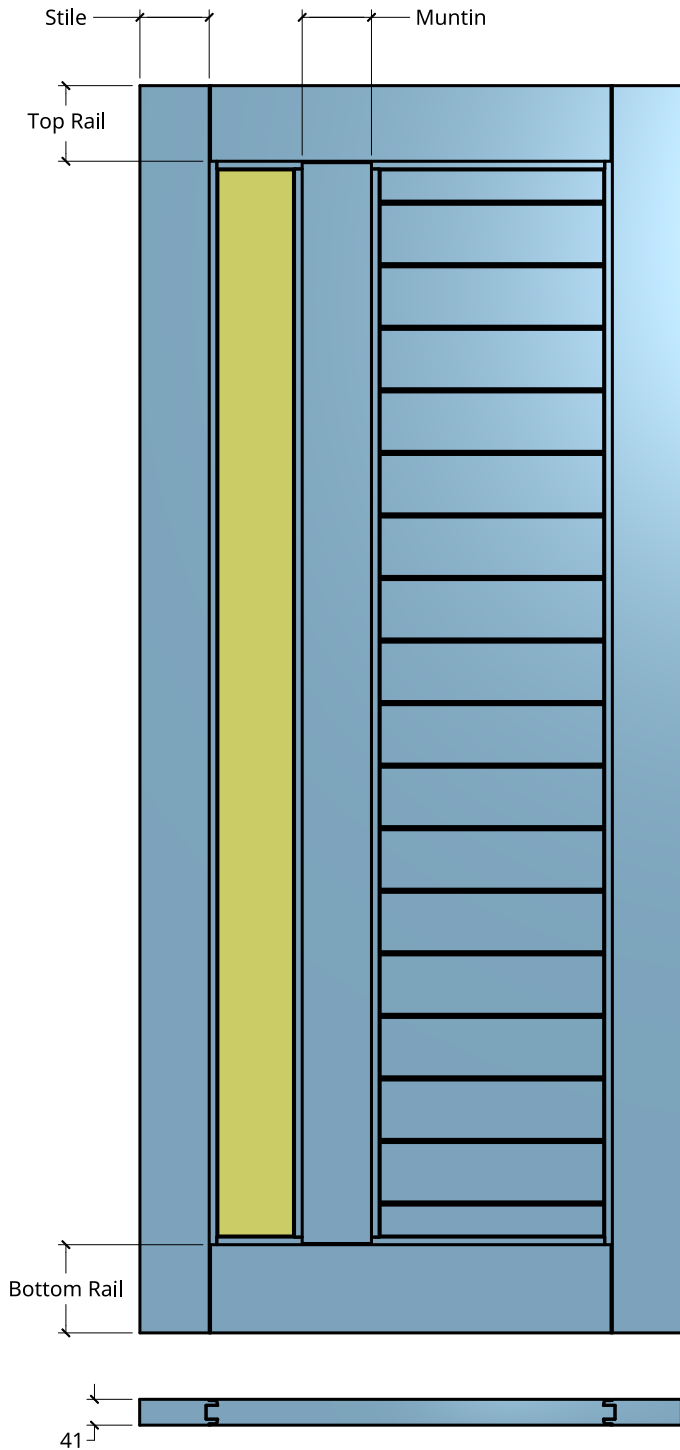

NEW ZEALAND | 0800 10 10 28
 sales@parkwooddoors.co.nz
 parkwooddoors.co.nz

AUSTRALIA | 1800 681 586
 sales@parkwooddoors.com.au
 parkwooddoors.com.au

Standard Component Sizes		
	Face	Customizable
Stile Width	110	no
Top Rail Width	120	to 140
Bottom Rail Width	140	to 120
Muntin	110	to 140

Door made for Double Glazing (18mm) only

Glass height changes with Door height.

Visible Glass width below 1110mm Door width = 120
 Visible Glass width above 1110mm Door width = 170

Product Description:			
STRATA DG 11TH			
Product Code:	SD11TH	Date:	23/08/2021
Material:	ALUMINIUM	Units:	MILLIMETER