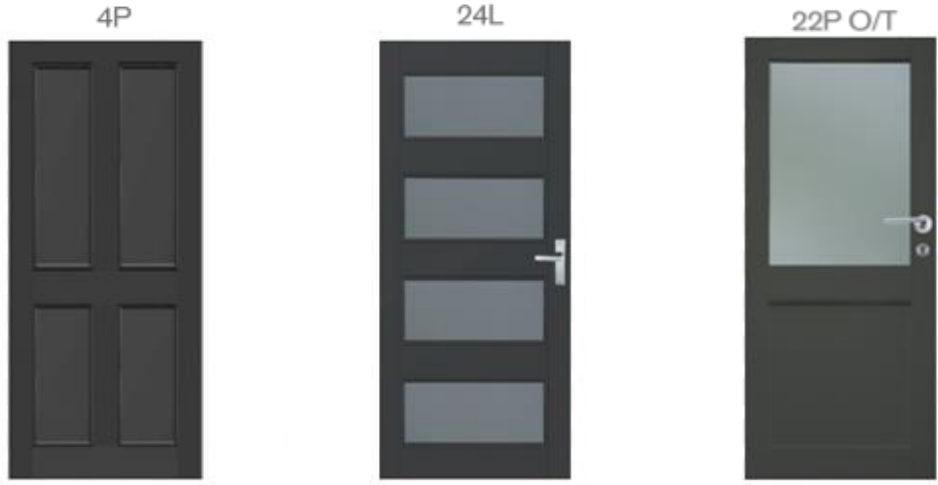

Doors stocked in Melbourne Depot - ensuring a quick turnaround time

# aluminium entry doors

**zest passion regal colonel**

2040 x 820 - Monument, Jasper, Woodland Grey, Surfist. S/glazed 6.38mm Translucent Laminate. Drilled for Parkwood Hardware.

# composite entry doors

2040 x 820  
Come double glazed Etchlite (FLP1 also available in Clear). Woodgrain Finish

2040 x 820	2040 x 820
2040 x 870	2040 x 920
2040 x 920	

S/glazed 6.38mm Translucent. Smooth Finish