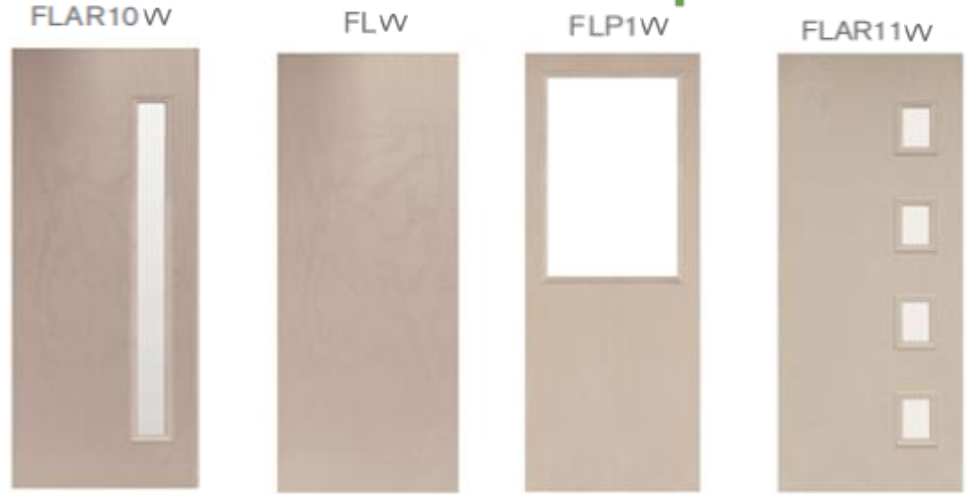

# aluminium entry doors

**zest passion regal colonel**

2040 x 820 - Monument, Jasper, Woodland Grey, Surfist. S/glazed 6.38mm Translucent Laminate. Drilled for Parkwood Hardware.

# composite entry doors

2040 x 820  
Come double glazed Etchlite (FLP1 also available in Clear). Woodgrain Finish

2040 x 820	2040 x 820
2040 x 870	2040 x 920
2040 x 920	

S/glazed 6.38mm Translucent. Smooth Finish